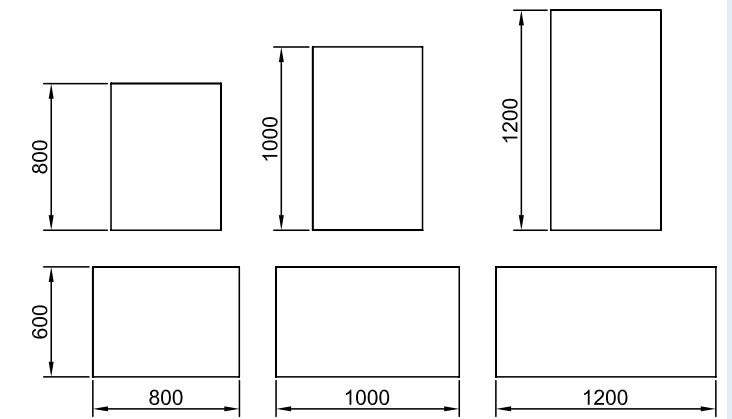

Espejos con Luz LED

CHICAGO

CANDEM

ROMA

TOULOUSE