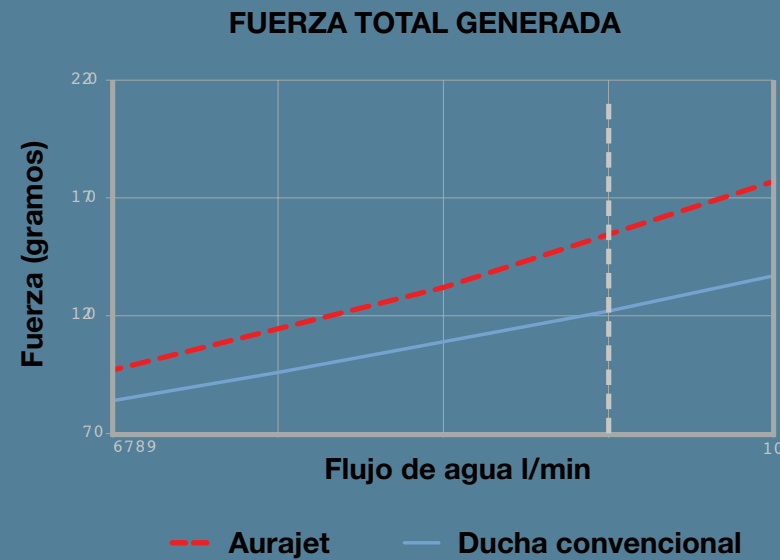

METHVEN

Aurajet™

EL RESULTADO DE MÁS DE 125 AÑOS DE EXPERIENCIA, EN SU ASPECTO Y EN SU FUNCIONALIDAD AURAJET ES UN AVANCE ÚNICO EN EL MUNDO DE LA DUCHA

Distribuido en exclusiva por

Salgar

www.salgar.es

20% MÁS DE FUERZA DE ROCIADO

Aurajet genera mayor flujo de gotas que desembocan en un 20% más de rociado versus las duchas convencionales.

2 x COBERTURA DE ROCIADO

Aurajet tiene el doble de cobertura que las duchas convencionales o en otras palabras, dobla el área de contacto del agua contra la piel cada vez que te duchas