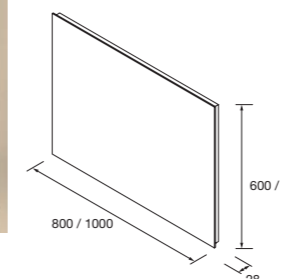

Espejo BLOCK 800
horizontal vertical luz led
(20 W-57000°K)
IP44 - 600 x 800 mm
97308 **215 €**

Espejo BLOCK 1000
horizontal vertical luz led
(25 W-57000°K)
IP44 - 700 x 1000 mm
105598 **280 €**