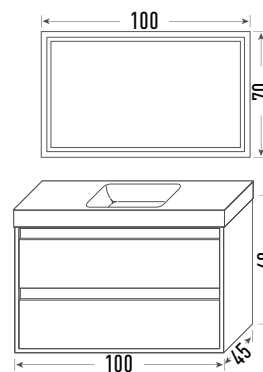

ZAO

ICEMENT

Mueble Zao 100 + **Lavabo HE 100** + **Espejo 100x70**
Acabado Icement/Blanco | Resina blanca brillo | Led frontal

Módulo P 75x35x20 + **Módulo PH 75x35x20**
Acabado Icement | Acabado Icement

- Blanco satinado
- Mint
- Rosa
- Beige
- Grafito
- Gold
- Decape
- Nature
- Icement
- Marquina