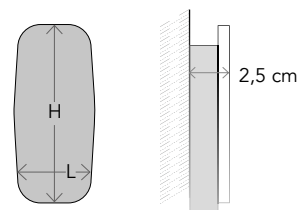

ALDO

Espejo LED

LED Mirror
Miroir LED

H (cm)	L (cm)	Ref	Cod	Wat	Lumen
90	50	2091	A0183	24	1350

BASS

Espejo LED

LED Mirror

Miroir LED