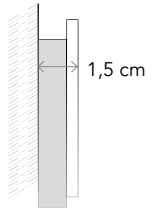

ASTRID

Espejo LED

LED Mirror

Miroir LED

H (cm)	L (cm)	Ref	Cod	Wat	Lumen
70	80	2089	A0251	25	1500
70	100	2090	A0301	28	1750